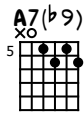

LICK #10

A7b9 [Eo7, Go7, BbO7, DBo7]

STANDARD TUNING

♩ = 220

E-GT

A7(b9)

mf

T
A
B