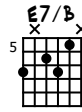

LICK #2

E7/B

STANDARD TUNING

♩ = 220

E-GT