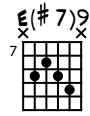

LICK #7

E7#9, EAUG, G#AUG, CAUG

STANDARD TUNING

♩ = 190

E-GT

E(#7)9

mf

T
A
E